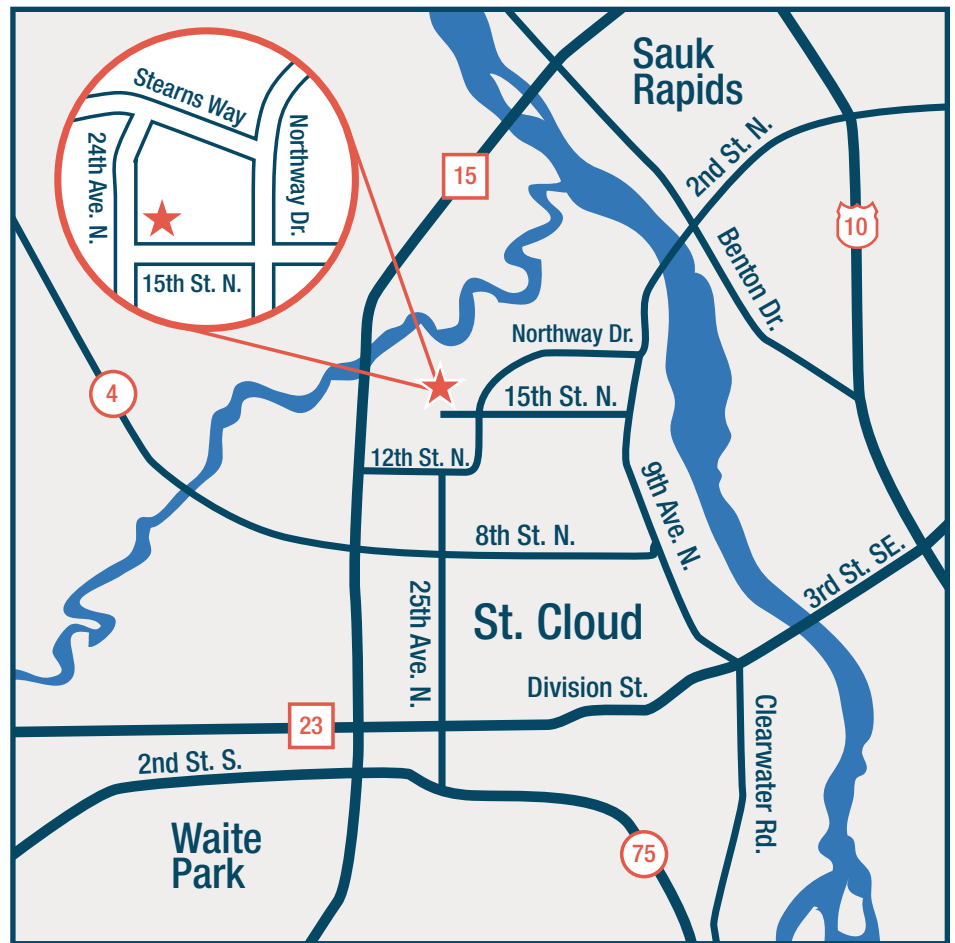

St. Cloud Eye Clinic
COMPREHENSIVE EYE CARE FOR OVER 80 YEARS

2055 North 15th St
St. Cloud, MN 56303

Phone: 320-251-1432
www.stcloudeyeclinic.com

At the St. Cloud Eye Clinic, we have incorporated all levels of eye care under one roof. Located just off Northway Drive in St. Cloud, we offer everything from routine eye exams to the most advanced eye surgery.